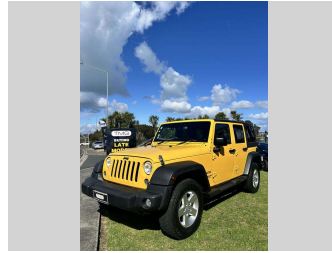

# 2015 Jeep Wrangler UNLIMITED SPORT

**Purchase Price** **\$35,845**

Includes GST  
Excludes on-road costs of \$895

Finance may be available on this vehicle. Ask one of our friendly staff for more information.

Gain peace of mind with Mechanical Breakdown Insurance. **Ask us how.**

**Top features**

None Listed

Body Style  
**4 door, SUV / 4x4**

Odometer  
**83,700 km**

Engine  
**3600 cc**

Fuel Type  
**Petrol**

Transmission  
**Automatic**