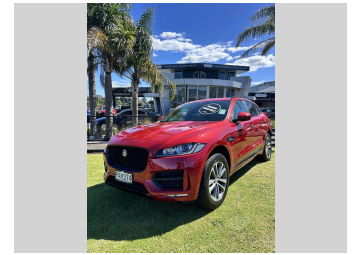

2016 Jaguar F-PACE 20D R-SPORT 4WD NZ NEW

Purchase Price **\$31,845**
Includes GST, Registration & Licensing

Finance may be available on this vehicle. Ask one of our friendly staff for more information.