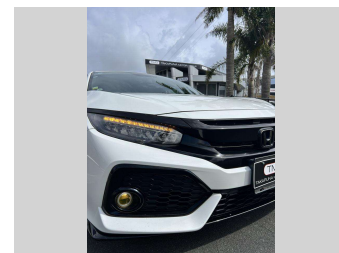

2017 Honda Civic RS SPORT 1.5L VTEC Turbo

Purchase Price

\$29,545

Includes GST
Excludes on-road costs of \$895

Finance may be available on this vehicle. Ask one of our friendly staff for more information.