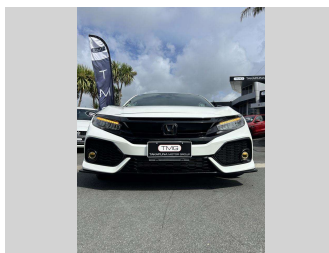

2017 Honda Civic RS SPORT 1.5L VTEC Turbo

Purchase Price

\$29,545

Includes GST
Excludes on-road costs of \$895

Finance may be available on this vehicle. Ask one of our friendly staff for more information.

Gain peace of mind with Mechanical Breakdown Insurance. **Ask us how.**

Top features

None Listed

Body Style
5 door, Hatchback

Odometer
41,828 km

Engine
1500 cc

Fuel Type
Petrol

Transmission
Automatic