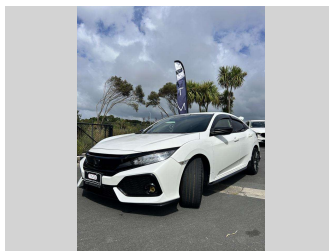

2017 Honda Civic RS SPORT 1.5L VTEC Turbo

Purchase Price

\$29,545

Includes GST
Excludes on-road costs of \$895

Finance may be available on this vehicle. Ask one of our friendly staff for more information.