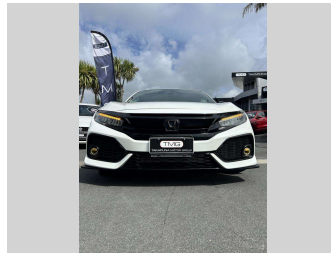

2017 Honda Civic RS SPORT 1.5L VTEC Turbo

Purchase Price **\$28,845**

Includes GST
Excludes on-road costs of \$895

Finance may be available on this vehicle. Ask one of our friendly staff for more information.

Gain peace of mind with Mechanical Breakdown Insurance. **Ask us how.**

Top features

None Listed

Body Style	5 door, Hatchback	Reg No.	-
Odometer	41,828 km	Ext Colour	White
Engine	1500 cc	History	-
Fuel Type	Petrol	Seats	Cloth
Transmission	Automatic	CO2 Emissions	★★★★☆ 150 grams/km
Wheels	-	Energy Economy	★★★★☆☆ Annual fuel cost of \$2,550 6.5L per 100km
VIN	7AT08G0WX24001039	<small>Cost per year is an estimate based on petrol price of \$2.80 per litre and an average distance of 14000 km. Emissions and Energy Economy figures standardised to 3P WLTP.</small>	
Interior	Black	Stock ID:	46215
Safety	 <small>Based on 2023 UCSR rating for 16-21 models</small>		