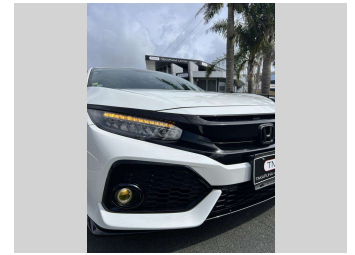

2017 Honda Civic RS SPORT 1.5L VTEC Turbo

Purchase Price **\$28,845**

Includes GST
Excludes on-road costs of \$895

Finance may be available on this vehicle. Ask one of our friendly staff for more information.

Gain peace of mind with Mechanical Breakdown Insurance. **Ask us how.**

Top features

None Listed

Body Style	5 door, Hatchback	Reg No.	-
Odometer	41,828 km	Ext Colour	White
Engine	1500 cc	History	-
Fuel Type	Petrol	Seats	Cloth
Transmission	Automatic	CO2 Emissions	★★★★☆ 150 grams/km
Wheels	-	Energy Economy	★★★★☆☆ Annual fuel cost of \$2,550 6.5L per 100km
VIN	7AT08G0WX24001039	<small>Cost per year is an estimate based on petrol price of \$2.80 per litre and an average distance of 14000 km. Emissions and Energy Economy figures standardised to 3P WLTP.</small>	
Interior	Black	Stock ID:	46215
Safety	 <small>Based on 2023 UCSR rating for 16-21 models</small>		