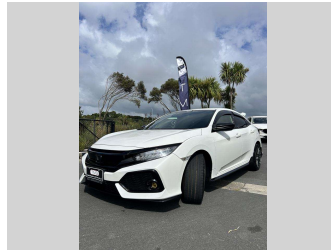

2017 Honda Civic RS SPORT 1.5L VTEC Turbo

Purchase Price **\$28,845**

Includes GST
Excludes on-road costs of \$895

Finance may be available on this vehicle. Ask one of our friendly staff for more information.

Gain peace of mind with Mechanical Breakdown Insurance. **Ask us how.**

Top features

None Listed

Body Style	5 door, Hatchback	Reg No.	-
Odometer	41,828 km	Ext Colour	White
Engine	1500 cc	History	-
Fuel Type	Petrol	Seats	Cloth
Transmission	Automatic	CO2 Emissions	★★★★☆ 150 grams/km
Wheels	-	Energy Economy	★★★★☆☆ Annual fuel cost of \$2,550 6.5L per 100km
VIN	7AT08G0WX24001039	<small>Cost per year is an estimate based on petrol price of \$2.80 per litre and an average distance of 14000 km. Emissions and Energy Economy figures standardised to 3P WLTP.</small>	
Interior	Black	Stock ID:	46215
Safety	 <small>Based on 2023 UCSR rating for 16-21 models</small>		