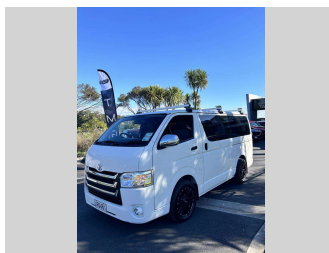

2018 Toyota Hiace Van DX Long

Purchase Price **\$37,845**
Includes GST, Registration & Licensing

Finance may be available on this vehicle. Ask one of our friendly staff for more information.

Gain peace of mind with Mechanical Breakdown Insurance. **Ask us how.**

Top features

None Listed

Body Style
Van

Odometer
72,000 km

Engine
3000 cc

Fuel Type
Diesel

Transmission
5-Speed Manual

Wheels
-