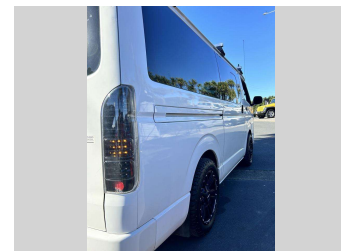

2018 Toyota Hiace Van DX Long

Purchase Price **\$37,845**
Includes GST, Registration & Licensing

Finance may be available on this vehicle. Ask one of our friendly staff for more information.

Gain peace of mind with Mechanical Breakdown Insurance. **Ask us how.**

Top features

None Listed

Body Style
Van

Odometer
72,000 km

Engine
3000 cc

Fuel Type
Diesel

Transmission
5-Speed Manual

Wheels
-