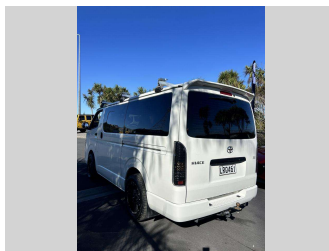

2018 Toyota Hiace Van DX Long

Purchase Price **\$37,845**
Includes GST, Registration & Licensing

Finance may be available on this vehicle. Ask one of our friendly staff for more information.

Gain peace of mind with Mechanical Breakdown Insurance. **Ask us how.**

Top features

None Listed

Body Style
Van

Odometer
72,000 km

Engine
3000 cc

Fuel Type
Diesel

Transmission
5-Speed Manual

Wheels
-