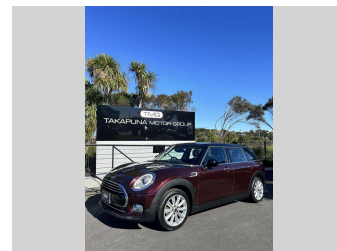

2015 BMW Mini Cooper S

Purchase Price **$18,845**

Includes GST
Excludes on-road costs of $895

Finance may be available on this vehicle. Ask one of our friendly staff for more information.

Gain peace of mind with Mechanical Breakdown Insurance. **Ask us how.**

Top features

None Listed

Body Style
Hatchback

Odometer
72,325 km

Engine
1500 cc

Fuel Type
Petrol

Transmission
Automatic

Wheels
-

VIN
-

Interior
Blue-Grey

Safety
-

Reg No.
-

Ext Colour
Brown

History
-

Seats
-

CO2 Emissions
-

Energy Economy
-

Stock ID: 46306

Takapuna Motor Group | Phone 09 580 2081 | Email
auckland@takapunamotorgroup.co.nz
87 Barrys Point Road, Takapuna, Auckland 0622, New Zealand
www.takapunamotorgroup.co.nz

★★★★☆
4.63 | 46 reviews