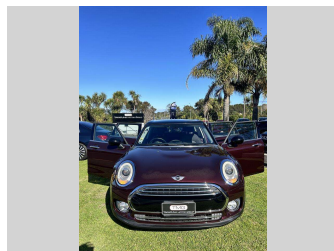

2015 BMW Mini Cooper S

Purchase Price **\$18,845**

Includes GST
Excludes on-road costs of \$895

Finance may be available on this vehicle. Ask one of our friendly staff for more information.

Gain peace of mind with Mechanical Breakdown Insurance. **Ask us how.**

Top features

None Listed

Body Style
Hatchback

Odometer
72,325 km

Engine
1500 cc

Fuel Type
Petrol

Transmission
Automatic

Wheels
-