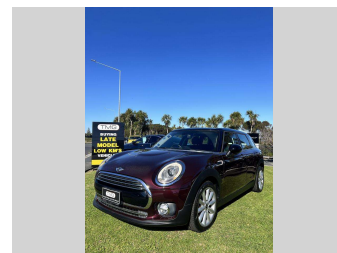

2015 BMW Mini Cooper S

Purchase Price **\$18,845**

Includes GST
Excludes on-road costs of \$895

Finance may be available on this vehicle. Ask one of our friendly staff for more information.

Gain peace of mind with Mechanical Breakdown Insurance. **Ask us how.**

Top features

None Listed

Body Style
Hatchback

Odometer
72,325 km

Engine
1500 cc

Fuel Type
Petrol

Transmission
Automatic

Wheels
-