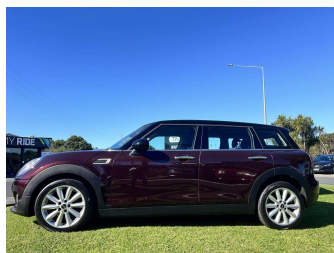

2015 BMW Mini Cooper S

Purchase Price **\$18,845**

Includes GST
Excludes on-road costs of \$895

Finance may be available on this vehicle. Ask one of our friendly staff for more information.

Gain peace of mind with Mechanical Breakdown Insurance. **Ask us how.**

Top features

None Listed

Body Style
Hatchback

Odometer
72,325 km

Engine
1500 cc

Fuel Type
Petrol

Transmission
Automatic

Wheels
-